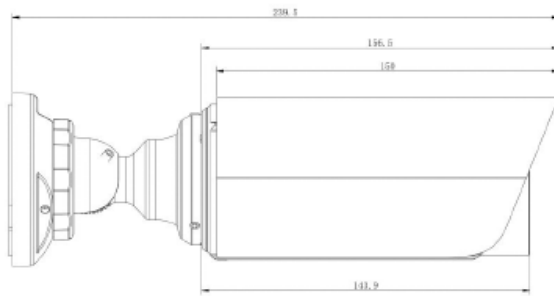

ACCESSORIES

BM242PM -
Pole mount

BM242ICB -
Internal corner bracket

BM242ECB -
External corner bracket

BM242JB -
Junction Box

DIMENSIONS

Units: mm

PARTCODE