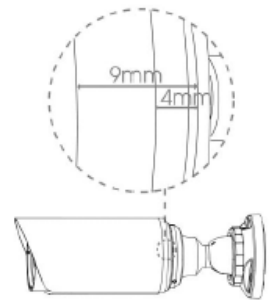

ACCESSORIES

BM242PM -
Pole mount

BM242ICB -
Internal corner bracket

BM242ECB -
External corner bracket

BM242JB -
Junction Box

DIMENSIONS

Units: mm

PARTCODE