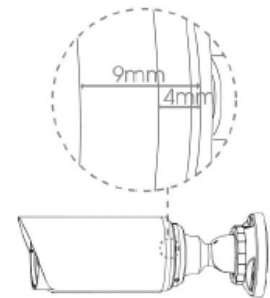

ACCESSORIES

BM522PM -
Pole mount

BM522ICB -
Internal corner bracket

BM522ECB -
External corner bracket

BM522JB -
Junction Box

DIMENSIONS

Units: mm

PARTCODE

NV-BM522

DESCRIPTION

5MP H.265+ VP mini Bullet, 120dB Super WDR, IR 50mtr,
Motorized 2.7~13.5mm, microSD upto 256Gb, PoE/12VDC

UAE Address:
P3-Hamriyah Business Centre
PO Box 50235
Hamriyah Free Zone - Sharjah - UAE.
E-mail: info@networkvideosolutionsfze.com
Tel : +97148828919