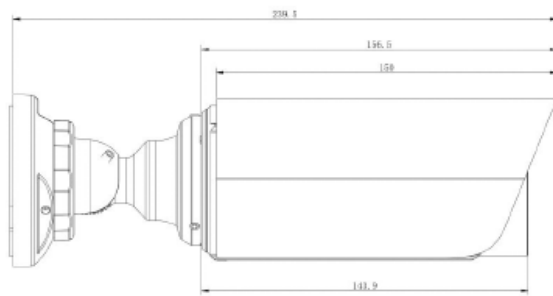

ACCESSORIES

BM522PM -
Pole mount

BM522ICB -
Internal corner bracket

BM522ECB -
External corner bracket

BM522JB -
Junction Box

DIMENSIONS

Units: mm

PARTCODE