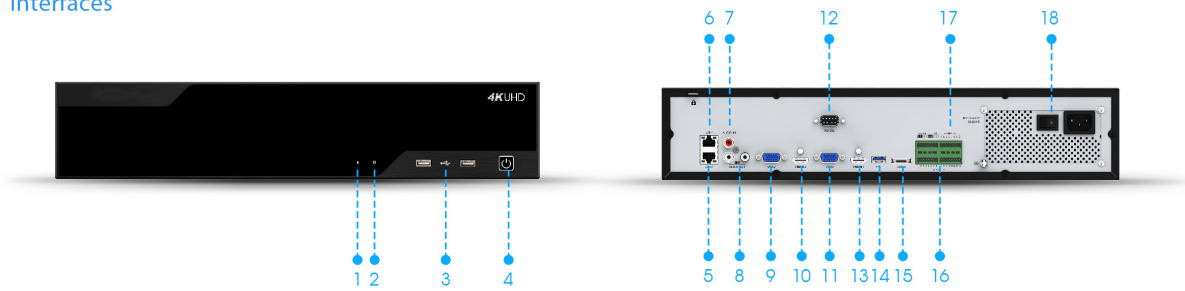

Interfaces

1. Run Indicator   2. HDD Indicator   3. USB   4. Power   5. LAN1   6. LAN2   7. Audio In   8. Audio Out
9. VGA2   10. HDMI2   11. VGA1   12. RS-232   13. HDMI1   14. USB   15. eSATA   16. Alarm In
17. Alarm Out   18. Power