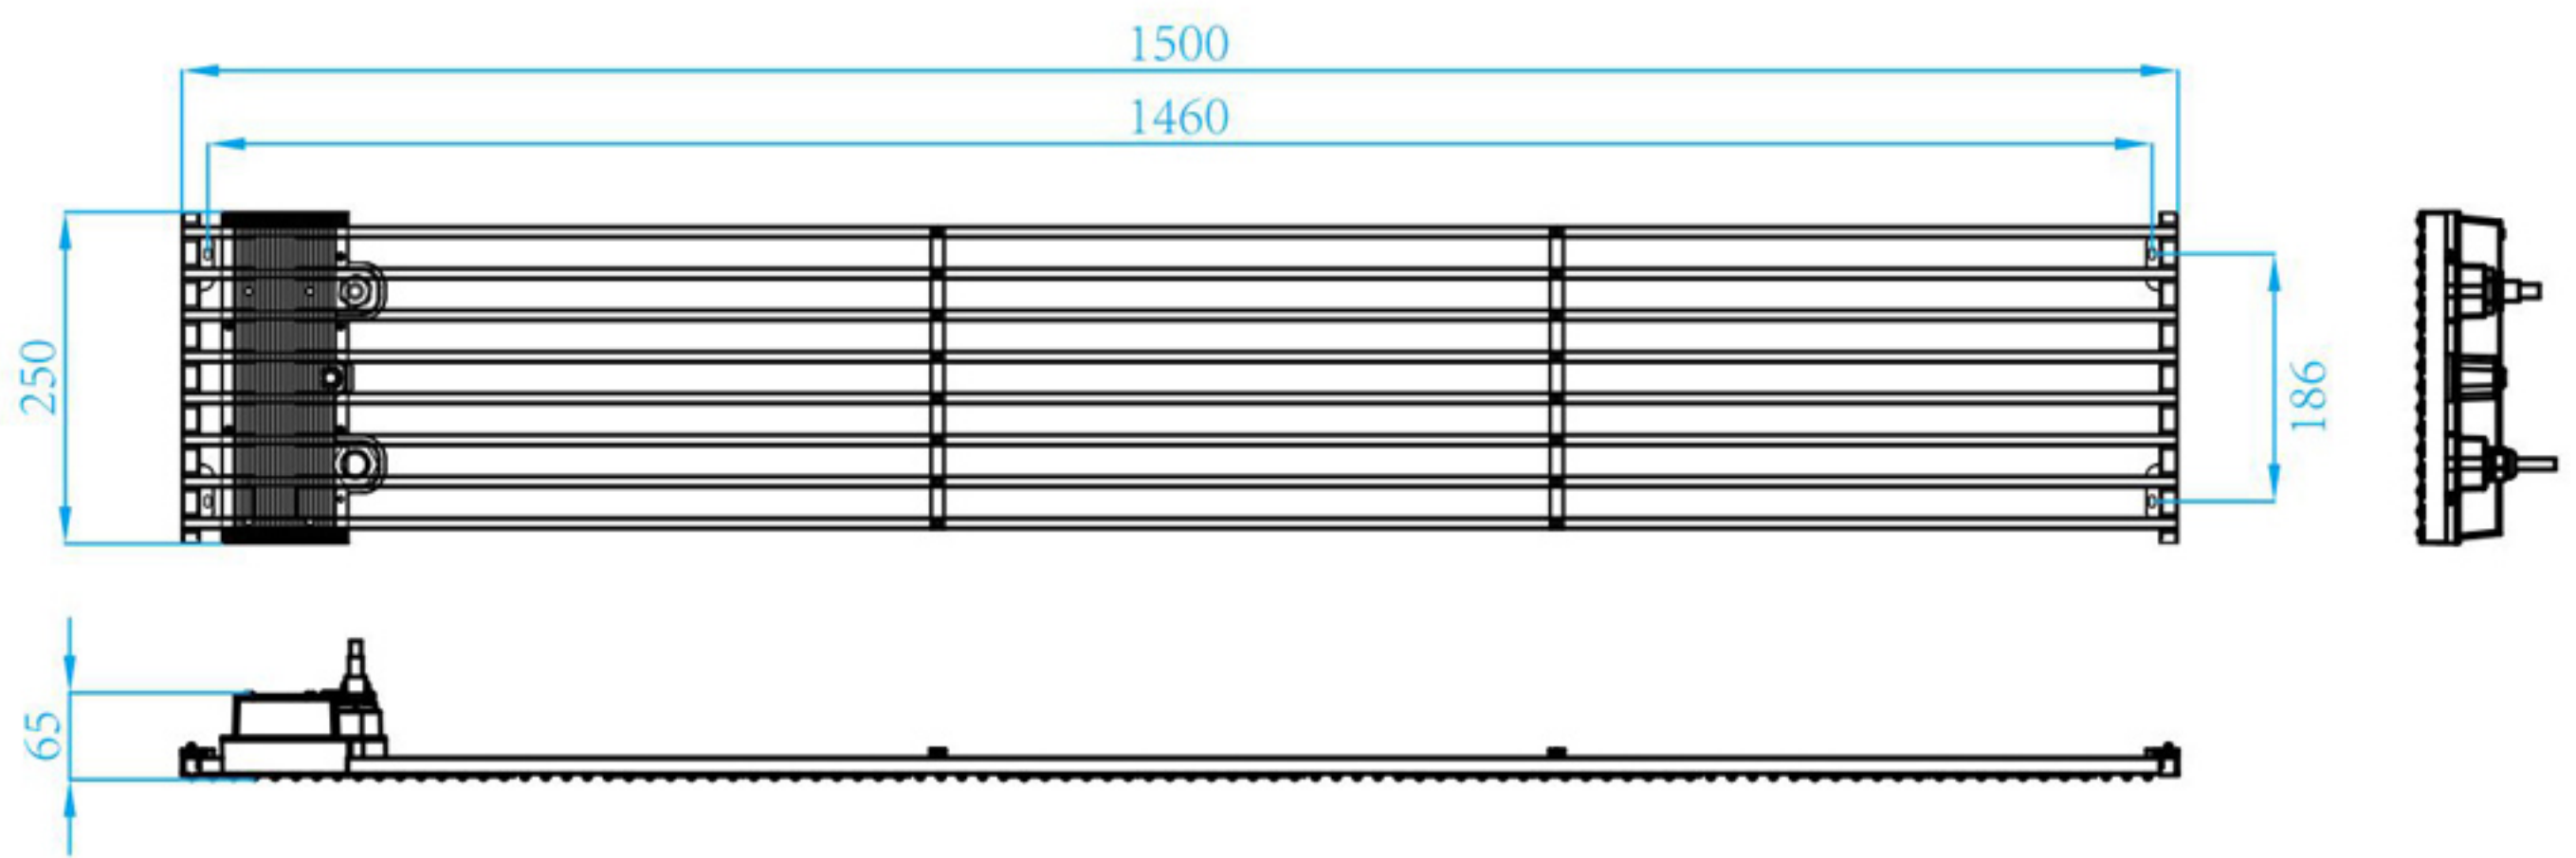

Parameter Name	B1013	B1515	B1531	B1616
The Number Of Components	DIP570	DIP570	DIP570	DIP570
The Number Of Distance (mm)	10.4x13.8	15.6x15.6	15.63x31.25	16.6x16.6
Box Pixel	18x144	16x96	8x96	15x90
Pixel Density (Dot / m ²)	6912	4096	2048	3600
Module Size (L * W * H) / (mm)	250x1500x66	250x1500x70	250x1500x65	250x1500x68
Transmittance	17.20%	45.00%	70.00%	16.00%
Box Material	Aluminum Profiles	Aluminum Profiles	Aluminum Profiles	Aluminum Profiles
Box (kg / Box)	9.2	6.9	4.1	7.8
Grayscale	16384	65536	65536	16384
Refresh Frequency (Hz)	1920	1920	1920	1920
Drive Mode	1/2	Static	Static	Static
Brightness	6500	7000	5000	7000
Horizontal / Vertical Viewing Angle (°)	100/100	100/100	100/100	100/100
Ac Input Voltage (v)	AC:100-240V±10%	AC:100-240V±10%	AC:100-240V±10%	AC:100-240V±10%
Ac Input Power Max / Average (w / m ²)	544/181	506/168	426/142	557/185
Operating Temperature (°C)	-40~50	-40~50	-40~50	-40~50
Product Protection Level (Front / Rear)	IP65/IP65	IP65/IP65	IP65/IP65	IP65/IP65
Working Humidity (RH)	10%~60%	10%~60%	10%~60%	10%~60%
Box Installation	Fixed	Fixed	Fixed	Fixed

Aurora Dream

Unlimited Possibility Of Design
Best Option For Landscape Designer

Parameter Name	B15X	B31X
The Number Of Components	DIP570	DIP570
The Number Of Distance (mm)	15.6	31.25
Module Size (L * W * H) / (mm)	1500*18*80	1500*18*80
Box Material	Aluminum Profiles	Aluminum Profiles
Module Weight (kg / Panel)	0.5	0.48
Color Processing Depth (Bit)	16	16
Grayscale	65536	65536
Refresh Frequency (Hz)	1920	1920
Drive Mode	Static	Static
Brightness	5000	3000
Horizontal / Vertical Viewing Angle (°)	100/100	100/100
Ac Input Voltage (v)	AC:100-240V±10%	AC:100-240V±10%
Ac Input Power Maximum (w / m ²)	535	106
Ac Input Power Average (w / m ²)	178	35
Operating Temperature (°C)	-40~50	-40~50
Product Protection Level (Front / Rear)	IP65/IP65	IP65/IP65
Storage Temperature (RH)	10%~90%	10%~90%
Working Humidity (RH)	10%~60%	10%~60%
Box Installation	Fixed	Fixed