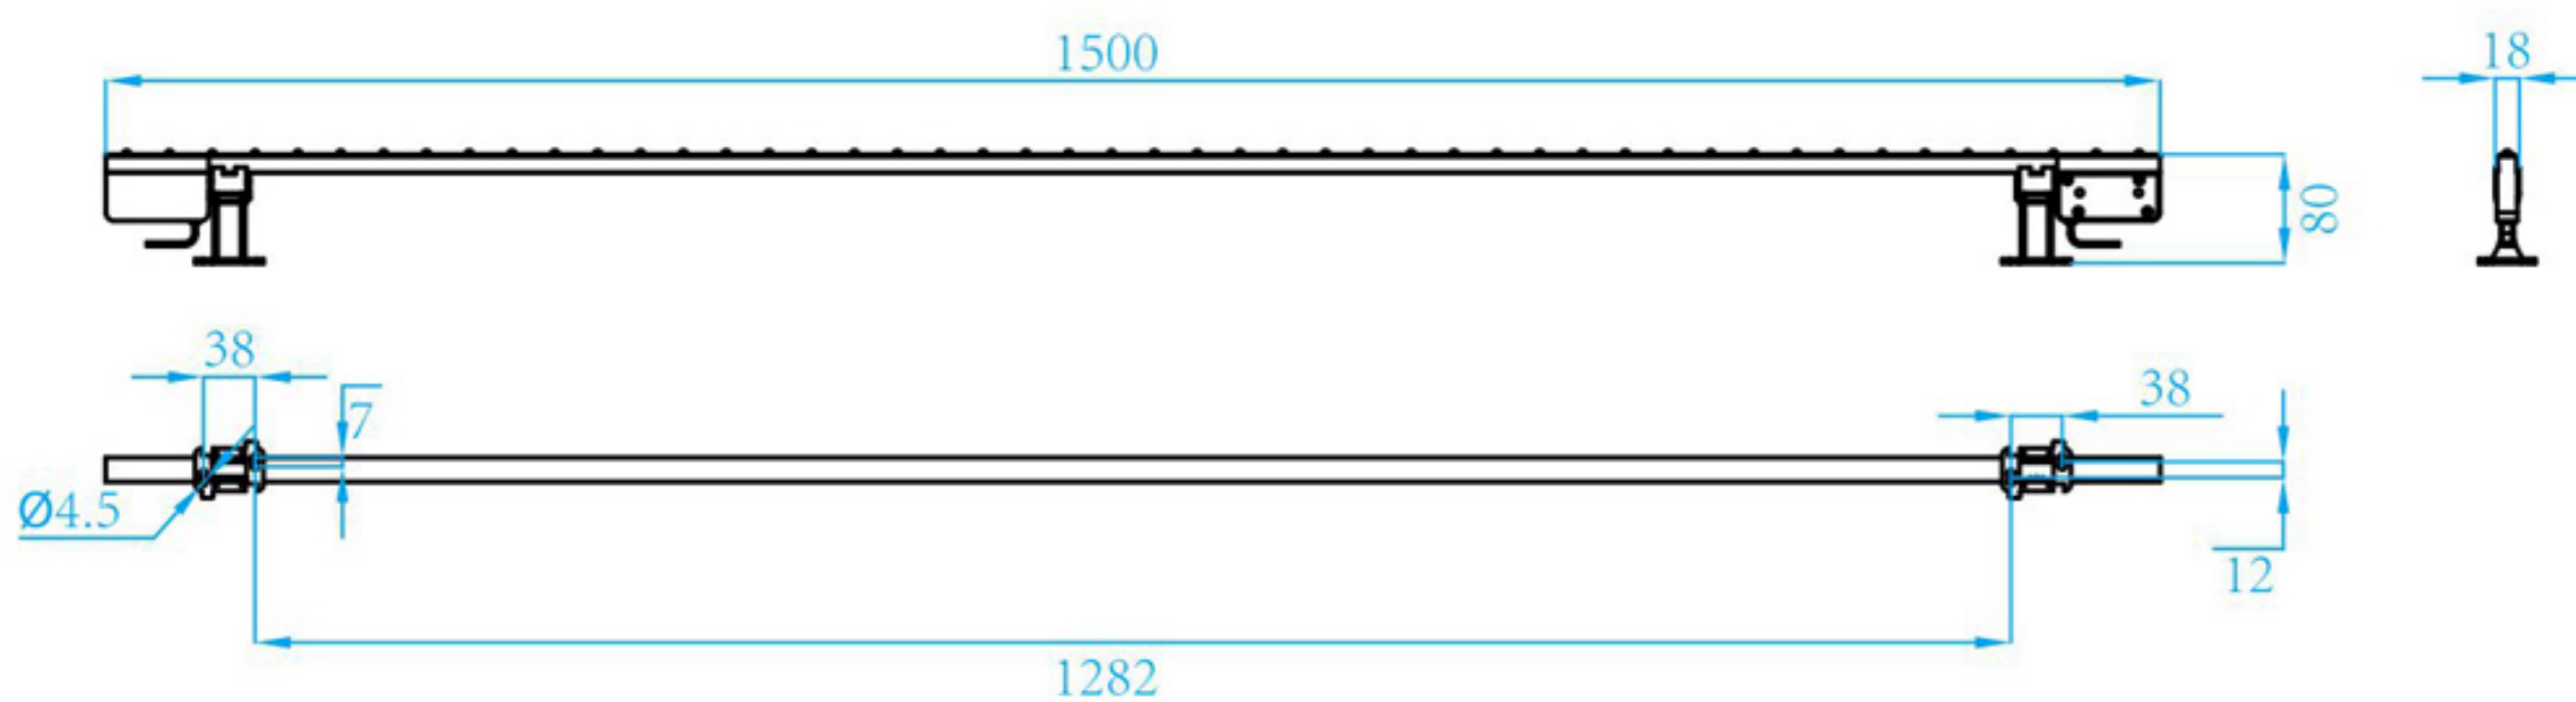

Parameter Name	B1013	B1515	B1531	B1616
The Number Of Components	DIP570	DIP570	DIP570	DIP570
The Number Of Distance (mm)	10.4x13.8	15.6x15.6	15.63x31.25	16.6x16.6
Box Pixel	18x144	16x96	8x96	15x90
Pixel Density (Dot / m ²)	6912	4096	2048	3600
Module Size (L * W * H) / (mm)	250x1500x66	250x1500x70	250x1500x65	250x1500x68
Transmittance	17.20%	45.00%	70.00%	16.00%
Box Material	Aluminum Profiles	Aluminum Profiles	Aluminum Profiles	Aluminum Profiles
Box (kg / Box)	9.2	6.9	4.1	7.8
Grayscale	16384	65536	65536	16384
Refresh Frequency (Hz)	1920	1920	1920	1920
Drive Mode	1/2	Static	Static	Static
Brightness	6500	7000	5000	7000
Horizontal / Vertical Viewing Angle (°)	100/100	100/100	100/100	100/100
Ac Input Voltage (v)	AC:100-240V±10%	AC:100-240V±10%	AC:100-240V±10%	AC:100-240V±10%
Ac Input Power Max / Average (w / m ²)	544/181	506/168	426/142	557/185
Operating Temperature (°C)	-40~50	-40~50	-40~50	-40~50
Product Protection Level (Front / Rear)	IP65/IP65	IP65/IP65	IP65/IP65	IP65/IP65
Working Humidity (RH)	10%~60%	10%~60%	10%~60%	10%~60%
Box Installation	Fixed	Fixed	Fixed	Fixed

Aurora Dream

Unlimited Possibility Of Design
Best Option For Landscape Designer

Parameter Name	B15X	B31X
The Number Of Components	DIP570	DIP570
The Number Of Distance (mm)	15.6	31.25
Module Size (L * W * H) / (mm)	1500*18*80	1500*18*80
Box Material	Aluminum Profiles	Aluminum Profiles
Module Weight (kg / Panel)	0.5	0.48
Color Processing Depth (Bit)	16	16
Grayscale	65536	65536
Refresh Frequency (Hz)	1920	1920
Drive Mode	Static	Static
Brightness	5000	3000
Horizontal / Vertical Viewing Angle (°)	100/100	100/100
Ac Input Voltage (v)	AC:100-240V±10%	AC:100-240V±10%
Ac Input Power Maximum (w / m ²)	535	106
Ac Input Power Average (w / m ²)	178	35
Operating Temperature (°C)	-40~50	-40~50
Product Protection Level (Front / Rear)	IP65/IP65	IP65/IP65
Storage Temperature (RH)	10%~90%	10%~90%
Working Humidity (RH)	10%~60%	10%~60%
Box Installation	Fixed	Fixed