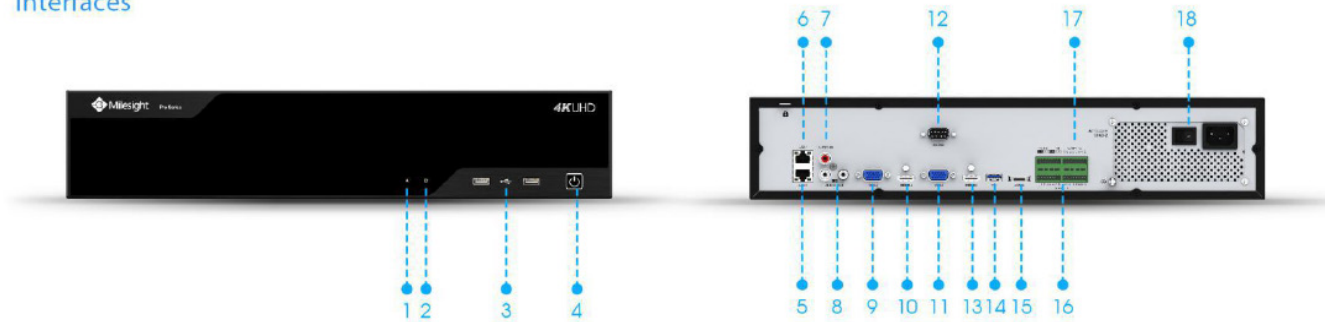

Interfaces

1. Run Indicator   2. HDD Indicator   3. USB   4. Power
5. LAN1   6. LAN2   7. Audio In   8. Audio Out
9. VGA2   10. HDMI2   11. VGA1   12. RS-232   13. HDMI1   14. USB
15. eSATA   16. Alarm In
17. Alarm Out   18. Power