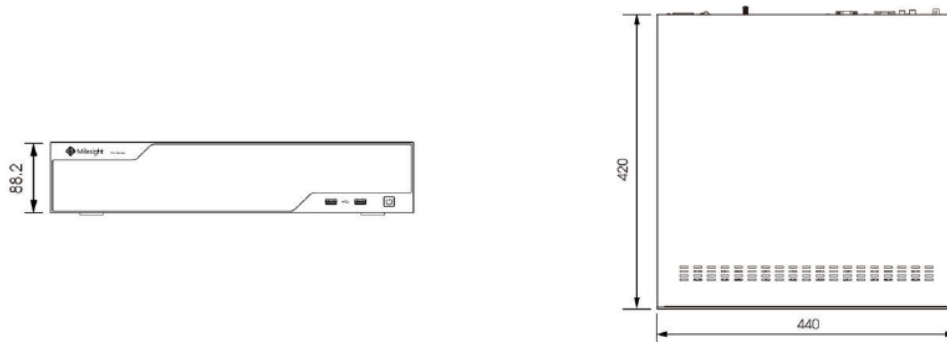

Structure Diagrams

Units: mm

PARTCODE

DESCRIPTION

TG-832NR

32-ch, 8 SATA interface, 2U, H.265 & 4K, Dual Network, Raid 0/1/5/6/10 supported.

UAE Address:
P3-Hamriyah Business Centre
PO Box 50235
Hamriyah Free Zone - Sharjah - UAE.
E-mail: info@tgen5.com
Tel : +97143488459