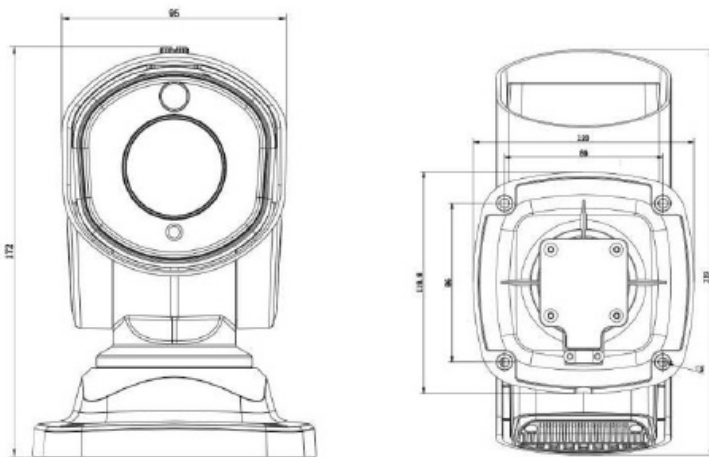

ACCESSORIES

PM-512SBM
Pole mount

ECB-512SBM
External Corner Bracket

JB-512SBM
Junction Box

DIMENSIONS

Wall Mount

Pedestal Mount

Units : mm

PARTCODE

TG-512SBM

DESCRIPTION

5MP@20fps 12X H.265+ Mini PTZ Bullet,Color:0.005Lux, SuperWDR 120dB, IR140m, IP66, PoE, DC12V, microcard upto 256Gb, PTZ Position Display, 255 Preset, 8 Patrols, Supports Video Content Analysis