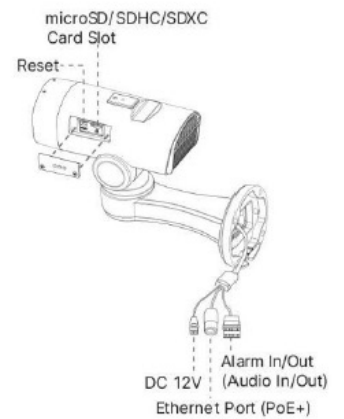

ACCESSORIES

PM-512SBM
Pole mount

ECB-512SBM
External Corner Bracket

JB-512SBM
Junction Box

DIMENSIONS

Wall Mount

Pedestal Mount

Units : mm

PARTCODE

TG-512SBM

DESCRIPTION

5MP@20fps 12X H.265+ Mini PTZ Bullet,Color:0.005Lux, SuperWDR 120dB, IR140m, IP66, PoE, DC12V, microcard upto 256Gb, PTZ Position Display, 255 Preset, 8 Patrols, Supports Video Content Analysis