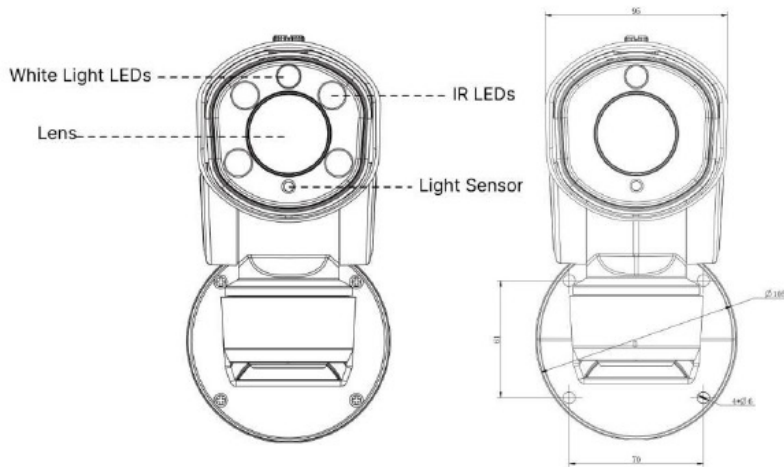

ACCESSORIES

PM-512SBM
Pole mount

ECB-512SBM
External Corner Bracket

JB-512SBM
Junction Box

DIMENSIONS

Wall Mount

Pedestal Mount

Units : mm

PARTCODE

TG-512SBM

DESCRIPTION

5MP@20fps 12X H.265+ Mini PTZ Bullet,Color:0.005Lux, SuperWDR 120dB, IR140m, IP66, PoE, DC12V, microcard upto 256Gb, PTZ Position Display, 255 Preset, 8 Patrols, Supports Video Content Analysis