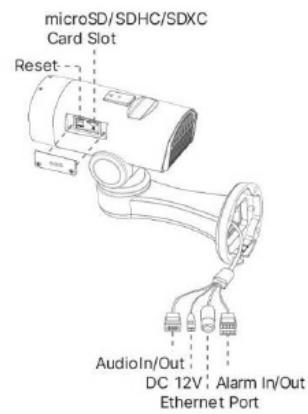

ACCESSORIES

PM-512SBM
Pole mount

ECB-512SBM
External Corner Bracket

JB-512SBM
Junction Box

DIMENSIONS

Wall Mount

Pedestal Mount

Units : mm

PARTCODE

TG-512SBM

DESCRIPTION

5MP@20fps 12X H.265+ Mini PTZ Bullet,Color:0.005Lux, SuperWDR 120dB, IR140m, IP66, PoE, DC12V, microcard upto 256Gb, PTZ Position Display, 255 Preset, 8 Patrols, Supports Video Content Analysis