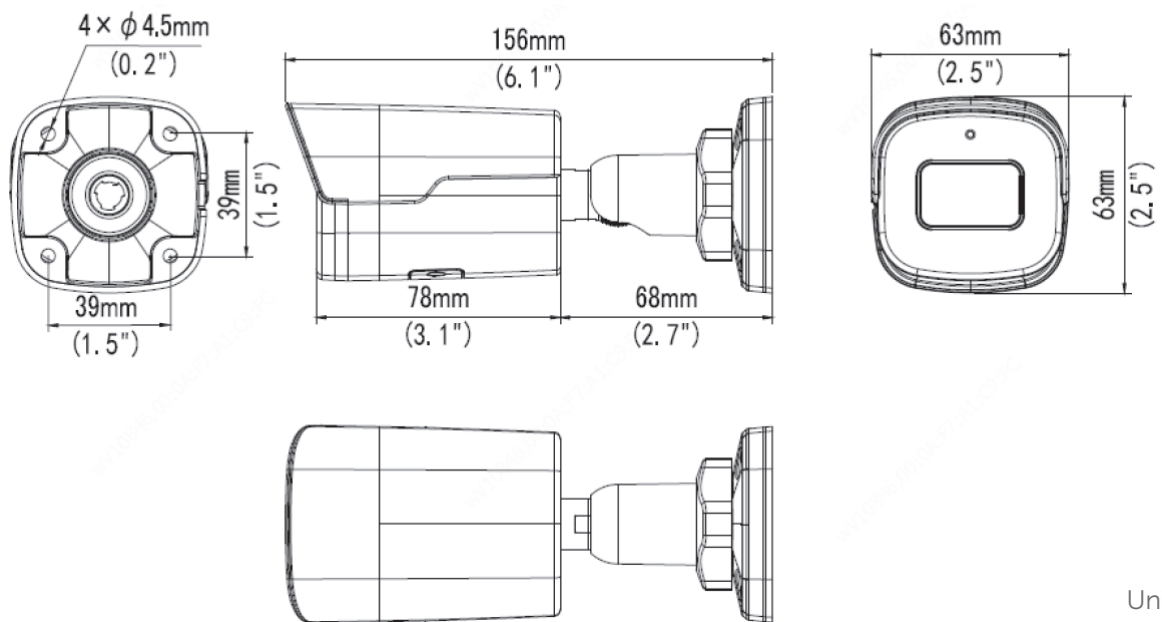

ACCESSORIES

DIMENSIONS

Structure Diagram

Units: mm

PARTCODE

DESCRIPTION

TG-B21FU

4MP 30fps, Ultra 265/H.264, MJPEG, Triple stream, HD LightHunter IR Fixed Lens Bullet Network Camera, 120dB WDR, IR40 mtr, 3-streams, AC 24V PoE, IK10, IP67.

UAE Address:
P3-Hamriyah Business Centre
PO Box 50235
Hamriyah Free Zone - Sharjah - UAE.
E-mail: info@tgen5.com
Tel : +97143488459

[HTTPS://TGEN5.COM](https://tgen5.com)