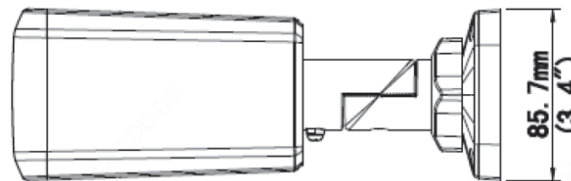

ACCESSORIES

PM-B22FLU
Pole mount

IPM-B22FLU
Indoor Pedant Mount

JB-B22FLU
Junction Box

PMA-B22FLU
Pole Mount Adapter

WJ-B22FLU
Waterproof Joint

DIMENSIONS

Structure Diagram