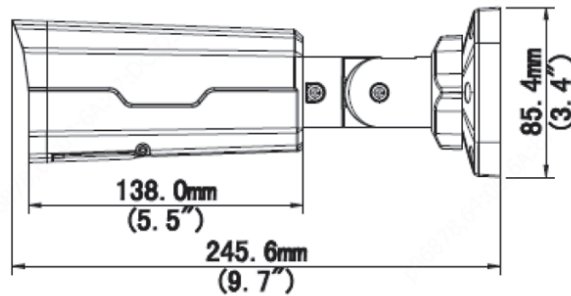

ACCESSORIES

DIMENSIONS

Structure Diagram

Units: mm

PARTCODE

DESCRIPTION

TG-B22FLU

4MP 30fps, Ultra 265/H.264 HD LightHunter IR fixed zoom Lens Bullet Network Camera, 120dB WDR, Triple streams, IR50 mtr, 3-streams, PoE, IK10, IP67.

UAE Address:
P3-Hamriyah Business Centre
PO Box 50235
Hamriyah Free Zone - Sharjah - UAE.
E-mail: info@tgen5.com
Tel : +97143488459

[HTTPS://TGEN5.COM](https://tgen5.com)