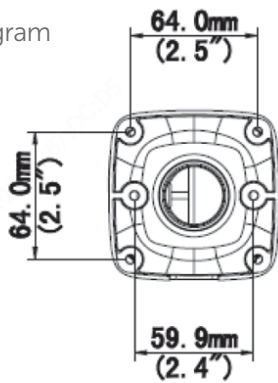

ACCESSORIES

PM-B22FLU
Pole mount

IPM-B22FLU
Indoor Pedant Mount

JB-B22FLU
Junction Box

PMA-B22FLU
Pole Mount Adapter

WJ-B22FLU
Waterproof Joint

DIMENSIONS

Structure Diagram

Units: mm

PARTCODE

DESCRIPTION

TG-B22FLU

4MP 30fps, Ultra 265/H.264 HD LightHunter IR fixed zoom Lens Bullet Network Camera, 120dB WDR, Triple streams, IR50 mtr, 3-streams, PoE, IK10, IP67.

UAE Address:
P3-Hamriyah Business Centre
PO Box 50235
Hamriyah Free Zone - Sharjah - UAE.
E-mail: info@tgen5.com
Tel : +97143488459