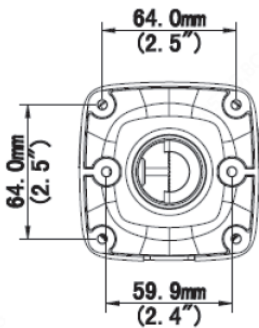

Units: mm

PARTCODE

TG-B22U

DESCRIPTION

2MP H.265+HD LightHunter IR AF motorized zoom Lens
Bullet Network Camera, 120dB WDR, Triple streams, IR50mtr,
3-streams,PoE, IK10, IP67.

UAE Address:
P3-Hamriyah Business Centre
PO Box 50235
Hamriyah Free Zone - Sharjah - UAE.
E-mail: info@tgen5.com
Tel : +97143488459

[HTTPS://TGEN5.COM](https://tgen5.com)