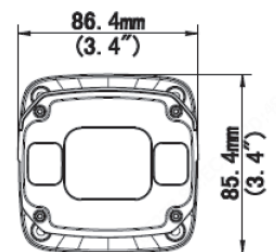

DIMENSIONS

Structure Diagram

Units: mm

PARTCODE

TG-B22U

DESCRIPTION

2MP H.265+HD LightHunter IR AF motorized zoom Lens
Bullet Network Camera, 120dB WDR, Triple streams, IR50mtr,
3-streams,PoE, IK10, IP67.

UAE Address:
P3-Hamriyah Business Centre
PO Box 50235
Hamriyah Free Zone - Sharjah - UAE.
E-mail: info@tgen5.com
Tel : +97143488459

[HTTPS://TGEN5.COM](https://tgen5.com)