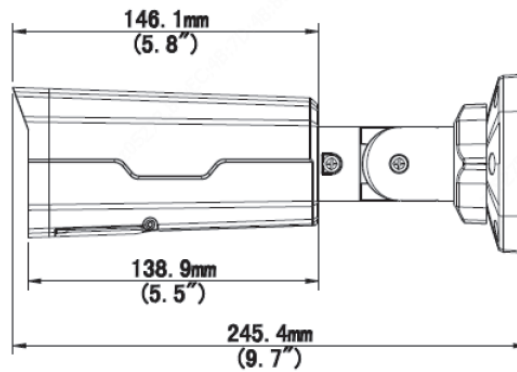

ACCESSORIES

DIMENSIONS

Structure Diagram

Units: mm

PARTCODE

TG-B22U

DESCRIPTION

2MP H.265+HD LightHunter IR AF motorized zoom Lens
Bullet Network Camera, 120dB WDR, Triple streams, IR50mtr,
3-streams,PoE, IK10, IP67.

UAE Address:
P3-Hamriyah Business Centre
PO Box 50235
Hamriyah Free Zone - Sharjah - UAE.
E-mail: info@tgen5.com
Tel : +97143488459

[HTTPS://TGEN5.COM](https://tgen5.com)