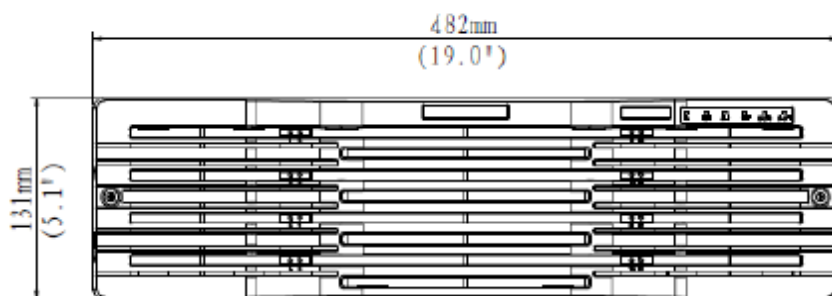

BACK PANEL

Structure Diagram

Units: mm