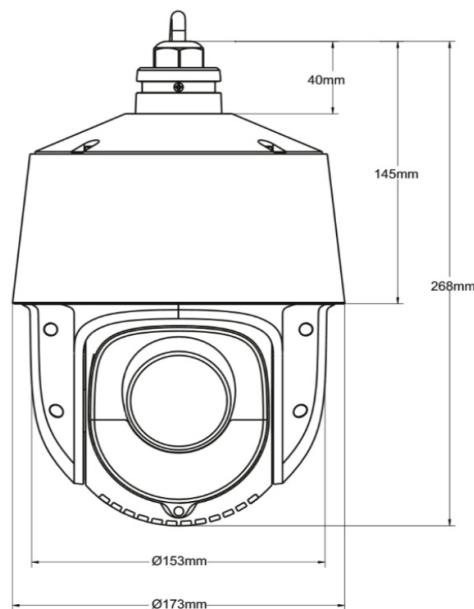

ACCESSORIES

WM-V25M
Wall Mount

PM-V25M
Pedant Mount

ICM-V25M
In-ceiling mount

DIMENSIONS

Structure Diagram

Units : mm

PARTCODE