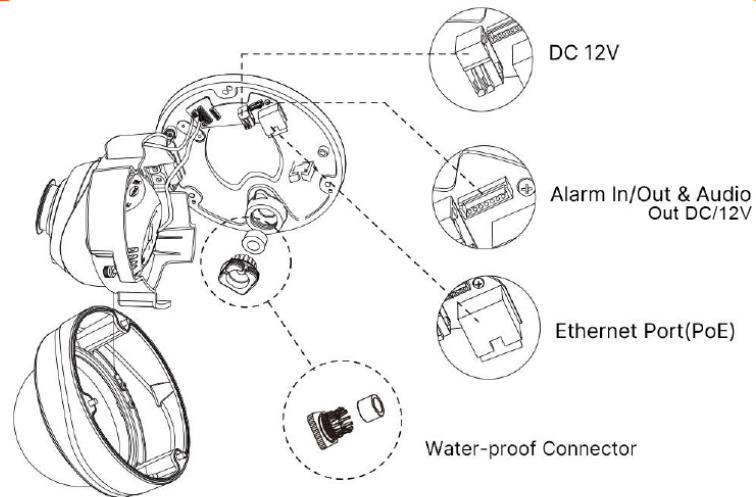

## ACCESSORIES

PM-272PD  
Pole mount

ICB-272PD  
Internal corner bracket

WM-272PD  
Wall mount

SDC-272PD Smoke  
Dome cover

## DIMENSIONS

Structure Diagrams