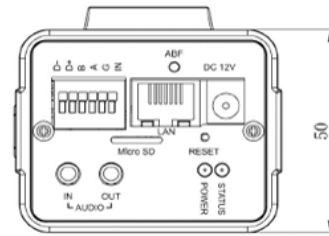

ACCESSORIES

PH-285BC
Protective Housing

285BC P Iris
3.6-10mm, 3.6-17mm, 12-50mm

285BC-DC Iris
3.6-10mm, 3.6-17mm

DIMENSIONS

Structure Diagram

Units : mm

PARTCODE

DESCRIPTION

TG-285BC

2MP, H.265+, 30fps, Supports P-Iris/DC-Iris , 140dB WDR Pro Starlight Box Network Camera

TG-285BC1

2MP, H.265+, 30fps, Supports P-Iris/DC-Iris ,ABF (Auto Back Focus optional) 140dB WDR Pro Starlight Box Network Camera