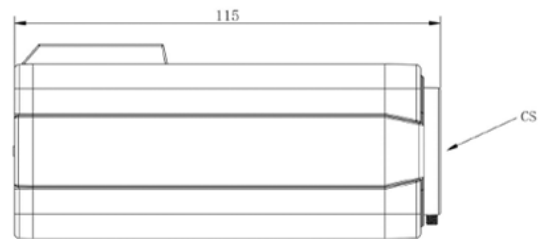

ACCESSORIES

PH-285BC
Protective Housing

285BC P Iris
3.6-10mm, 3.6-17mm, 12-50mm

285BC-DC Iris
3.6-10mm, 3.6-17mm

DIMENSIONS

Structure Diagram

Units : mm

PARTCODE