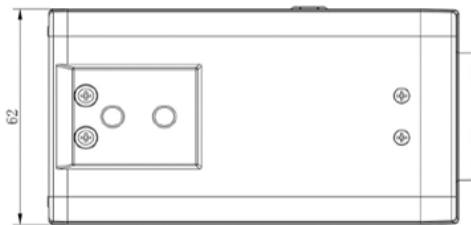

ACCESSORIES

PH-285BC
Protective Housing

285BC P Iris
3.6-10mm, 3.6-17mm, 12-50mm

285BC-DC Iris
3.6-10mm, 3.6-17mm

DIMENSIONS

Structure Diagram

Units : mm

PARTCODE