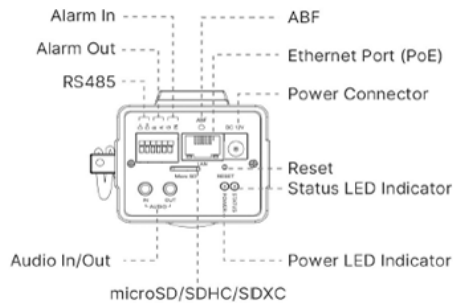

ACCESSORIES

PH-285BC
Protective Housing

285BC P Iris
3.6-10mm, 3.6-17mm, 12-50mm

285BC-DC Iris
3.6-10mm, 3.6-17mm

DIMENSIONS

Structure Diagram

Units : mm

PARTCODE

DESCRIPTION

TG-285BC

2MP, H.265+, 30fps, Supports P-Iris/DC-Iris , 140dB WDR Pro Starlight Box Network Camera

TG-285BC1

2MP, H.265+, 30fps, Supports P-Iris/DC-Iris ,ABF (Auto Back Focus optional) 140dB WDR Pro Starlight Box Network Camera