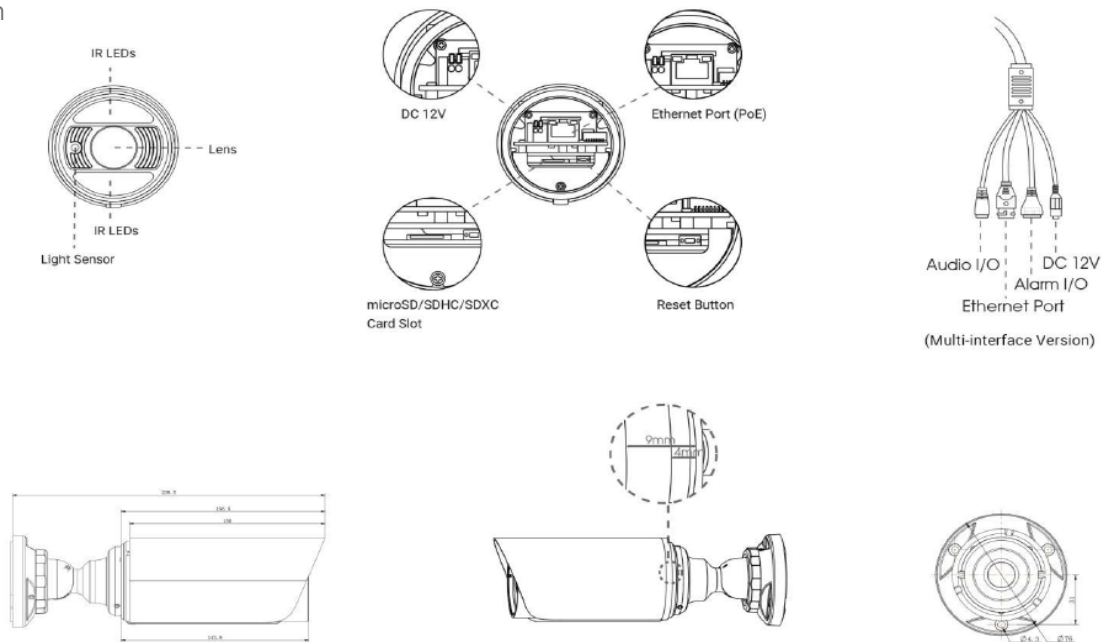

ACCESSORIES

PM-296AI
Pole Mount

ECB-296AI
External Corner Bracket

JB-296AI
Junction Box

DIMENSIONS

Structure Diagram

Units : mm

PARTCODE