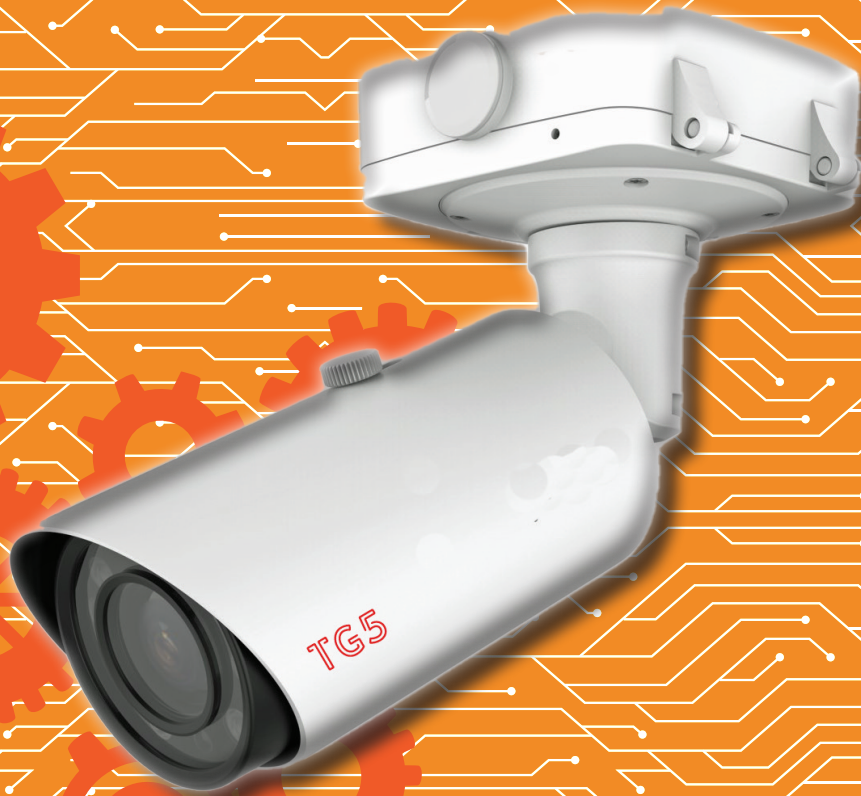

TG-296NPR

SOLUTIONS SECURING YOUR WORLD

KEY FEATURES

- 2MP Pro Bullet 12X Optical Motorized Lens, Day/Night Vandal proof IP Camera
- Capable of recording license plate in high-speed @ 100 fps
- Smart IR II, Combining the High\Low Beam to adjust IR intensity to fit lighting condition.
- 140dB Super WDR Pro
- Smart Streams
- IR upto 180m
- Supports 256GB MicroSD
- Adjustable 3-Axis Bracket
- IP67 & IK10