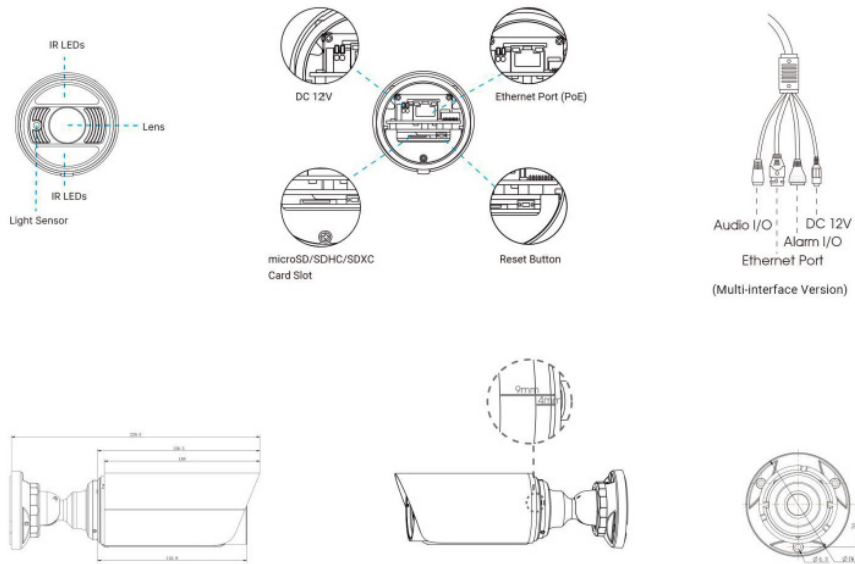

ACCESSORIES

PM-296NPR
Pole Mount

JB-296NPR
Junction Box

ECB-296NPR
External Corner Bracket

DIMENSIONS

Structure Diagram

Units: mm

PARTCODE

DESCRIPTION

TG-296NPR

2MP @ 100fps H.265+, 12X Motorized lens 5.3~64mm NPR bullet camera, Color:0.002Lux, Super WDR pro 140dB, Two-way ready Audio, PoE, IR180m, IP67, IK10, DC12V.

UAE Address:
P3-Hamriyah Business Centre
PO Box 50235
Hamriyah Free Zone - Sharjah - UAE.
E-mail: info@tgen5.com
Tel : +97143488459