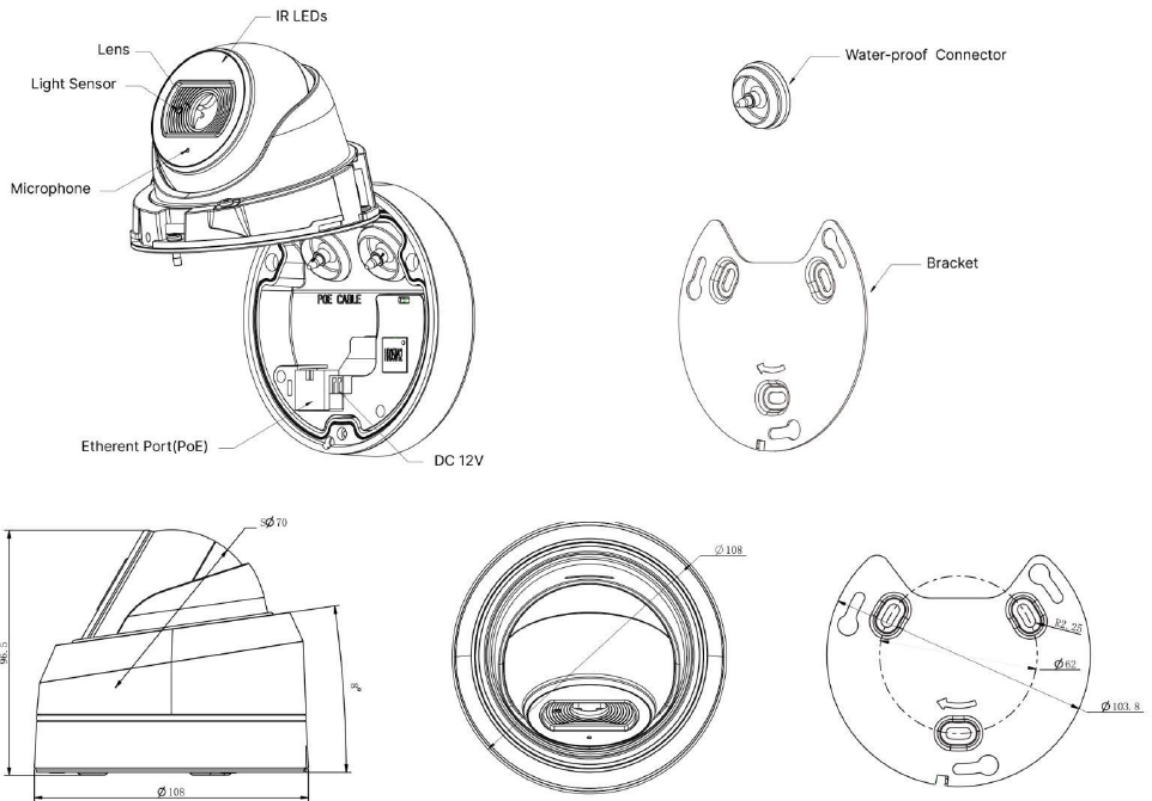

ACCESSORIES

PM - 297AI
Pole mount

WM- 297AI
External Corner box

WM- 297AI
Wall Mount

DIMENSIONS

Structure Diagrams

Units : mm

PARTCODE