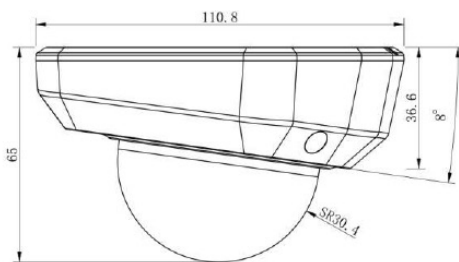

## ACCESSORIES

PM - 297LF  
Pole mount

ECB- 297LF  
External Corner bracket

WM- 297LF  
Wall Mount

AP - 297LF  
Adapter Plate

JB- 297LF  
Junction box

## DIMENSIONS

### Structure Diagrams

Units : mm