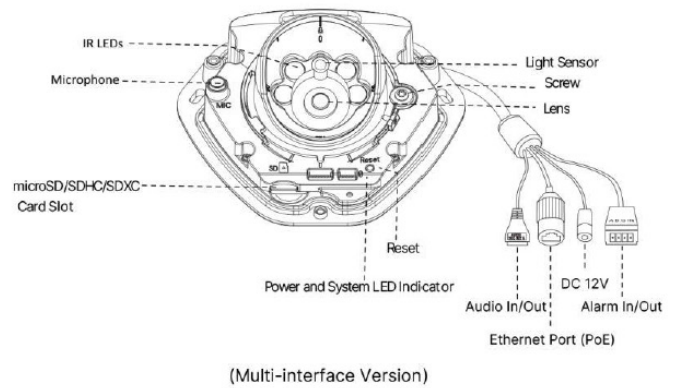

ACCESSORIES

DIMENSIONS

Structure Diagrams

Units : mm

PARTCODE

DESCRIPTION

TG-297LF

2MP @60fps AI Vandal-proof Mini H.265+/H.265/H.264+/H.264 Dome Network Camera, Fixed Lens 2.8mm, Ultra Low-light Color:0.002Lux@F16, SuperWDR 140dB, IR30m, Support VCA People Counting, Face Detection, Built-in Mic, IP67/IK10, PoE.

UAE Address:
P3-Hamriyah Business Centre
PO Box 50235
Hamriyah Free Zone - Sharjah - UAE.
E-mail: info@tgen5.com
Tel : +97143488459