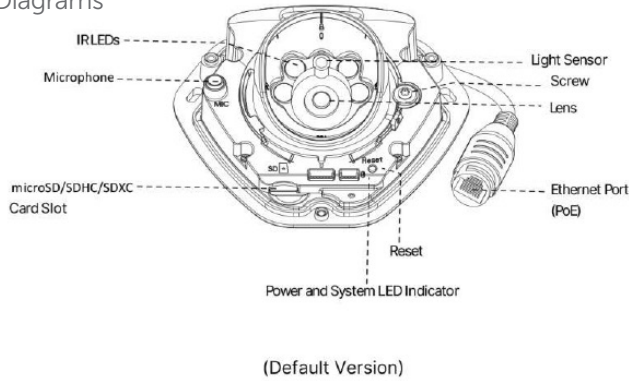

ACCESSORIES

DIMENSIONS

Structure Diagrams

Units : mm

PARTCODE

DESCRIPTION

TG-297LF

2MP @60fps AI Vandal-proof Mini H.265+/H.265/H.264+/H.264 Dome Network Camera, Fixed Lens 2.8mm, Ultra Low-light Color:0.002Lux@F16, SuperWDR 140dB, IR30m, Support VCA People Counting, Face Detection, Built-in Mic, IP67/IK10, PoE.

UAE Address:
P3-Hamriyah Business Centre
PO Box 50235
Hamriyah Free Zone - Sharjah - UAE.
E-mail: info@tgen5.com
Tel : +97143488459