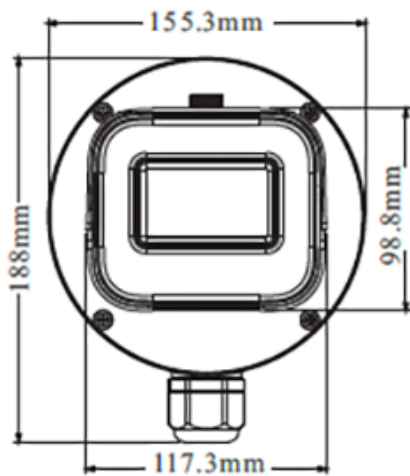

ACCESSORIES

PM-444EB
Pole Mount

ICB-444EB
Internal Corner Bracket

ECB-444EB
External Corner Bracket

JB-444EB
Junction Box

DIMENSIONS

PARTCODE

TG-444EB