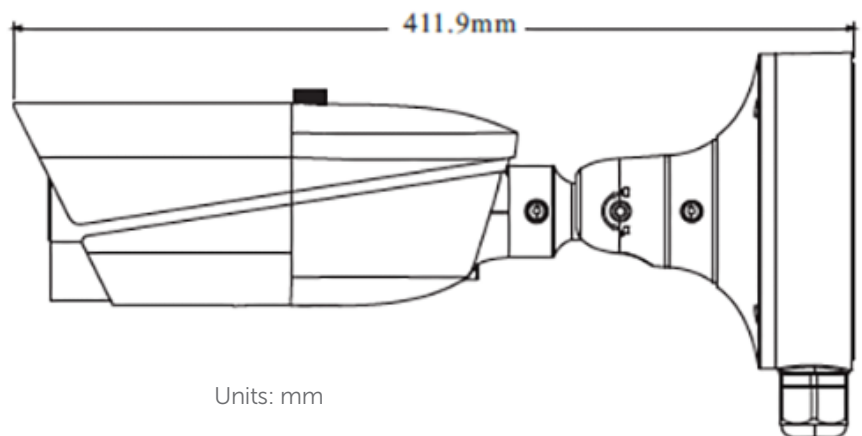

ACCESSORIES

PM-444EB
Pole Mount

ICB-444EB
Internal Corner Bracket

ECB-444EB
External Corner Bracket

JB-444EB
Junction Box

DIMENSIONS

PARTCODE

TG-444EB