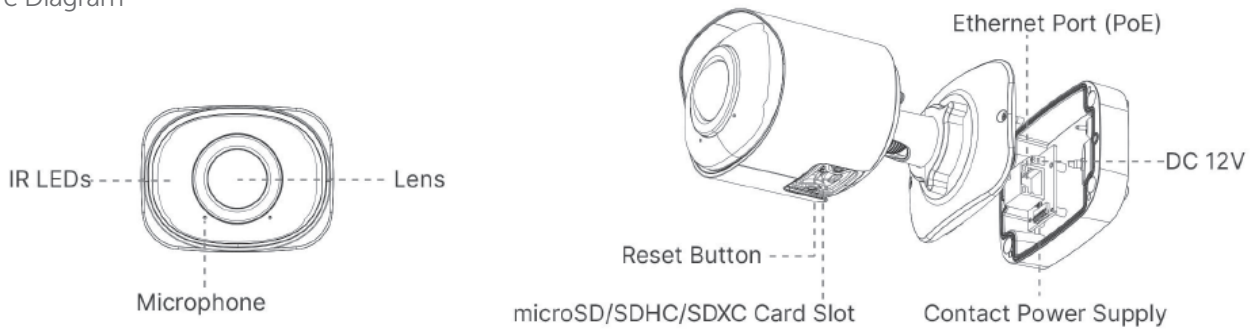

## ACCESSORIES

**PM-536WB**  
Pole Mount

**ICB-536WB**  
Internal Corner Bracket

**ECB-536WB**  
External Corner Bracket

## DIMENSIONS

Structure Diagram

Units : mm