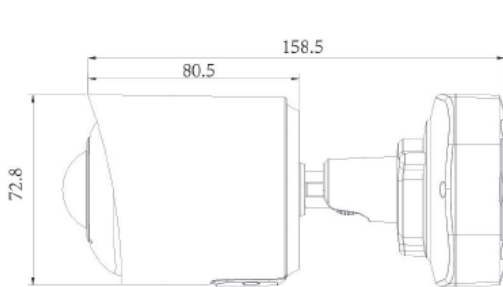

## ACCESSORIES

**PM-536WB**  
Pole Mount

**ICB-536WB**  
Internal Corner Bracket

**ECB-536WB**  
External Corner Bracket

## DIMENSIONS

Structure Diagram

Units : mm