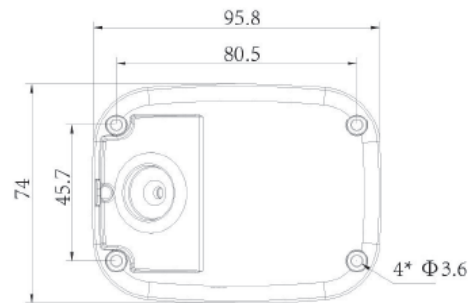

## ACCESSORIES

**PM-536WB**  
Pole Mount

**ICB-536WB**  
Internal Corner Bracket

**ECB-536WB**  
External Corner Bracket

## DIMENSIONS

Structure Diagram

Units : mm