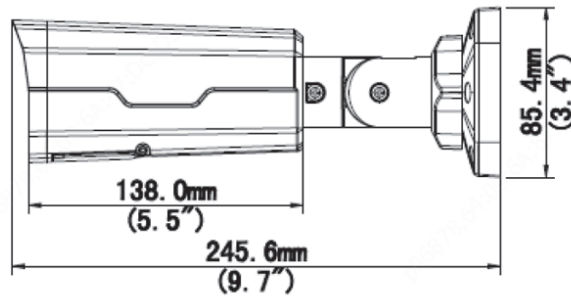

## DIMENSIONS

Structure Diagram

Units: mm

PARTCODE

DESCRIPTION

TG-B22FLU

4MP 30fps, Ultra 265/H.264 HD LightHunter IR fixed zoom Lens Bullet Network Camera, 120dB WDR, Triple streams, IR50 mtr, 3-streams, PoE, IK10, IP67.