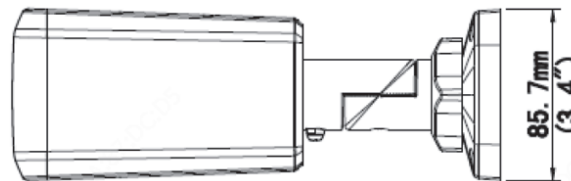

## DIMENSIONS

Structure Diagram

Units: mm

PARTCODE

DESCRIPTION

TG-B22FLU

4MP 30fps, Ultra 265/H.264 HD LightHunter IR fixed zoom Lens Bullet Network Camera, 120dB WDR, Triple streams, IR50 mtr, 3-streams, PoE, IK10, IP67.