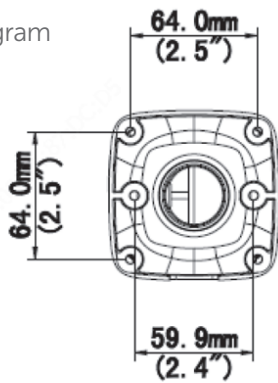

## DIMENSIONS

Structure Diagram

Units: mm

PARTCODE

DESCRIPTION

TG-B22FLU

4MP 30fps, Ultra 265/H.264 HD LightHunter IR fixed zoom Lens Bullet Network Camera, 120dB WDR, Triple streams, IR50 mtr, 3-streams, PoE, IK10, IP67.