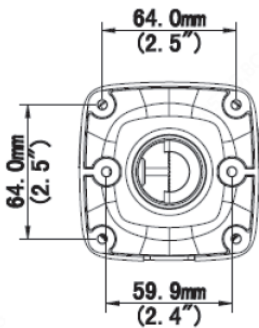

Units: mm

PARTCODE

TG-B23SLU

DESCRIPTION

2MP H.265+HD LightHunter IR AF motorized zoom Lens
Bullet Network Camera, 120dB WDR, Triple streams, IR50mtr,
3-streams, Micro SD card slot, Alarm in/out 2/1, Audio, BNC
PoE, IK10, IP67.

UAE Address:
P3-Hamriyah Business Centre
PO Box 50235
Hamriyah Free Zone - Sharjah - UAE.
E-mail: info@tgen5.com
Tel : +97143488459

[HTTPS://TGEN5.COM](https://tgen5.com)