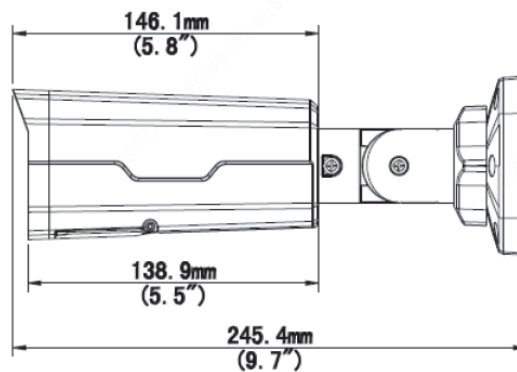

ACCESSORIES

DIMENSIONS

Structure Diagram

Units: mm

PARTCODE

TG-B23SLU

DESCRIPTION

2MP H.265+HD LightHunter IR AF motorized zoom Lens
Bullet Network Camera, 120dB WDR, Triple streams, IR50mtr,
3-streams, Micro SD card slot, Alarm in/out 2/1, Audio, BNC
PoE, IK10, IP67.

UAE Address:
P3-Hamriyah Business Centre
PO Box 50235
Hamriyah Free Zone - Sharjah - UAE.
E-mail: info@tgen5.com
Tel : +97143488459

[HTTPS://TGEN5.COM](https://tgen5.com)