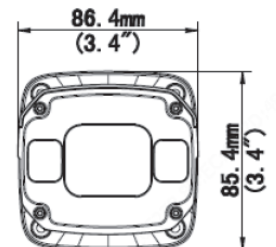

DIMENSIONS

Structure Diagram

Units: mm

PARTCODE

TG-B23SLU

DESCRIPTION

2MP H.265+HD LightHunter IR AF motorized zoom Lens
Bullet Network Camera, 120dB WDR, Triple streams, IR50mtr,
3-streams, Micro SD card slot, Alarm in/out 2/1, Audio, BNC
PoE, IK10, IP67.

UAE Address:
P3-Hamriyah Business Centre
PO Box 50235
Hamriyah Free Zone - Sharjah - UAE.
E-mail: info@tgen5.com
Tel : +97143488459

[HTTPS://TGEN5.COM](https://tgen5.com)