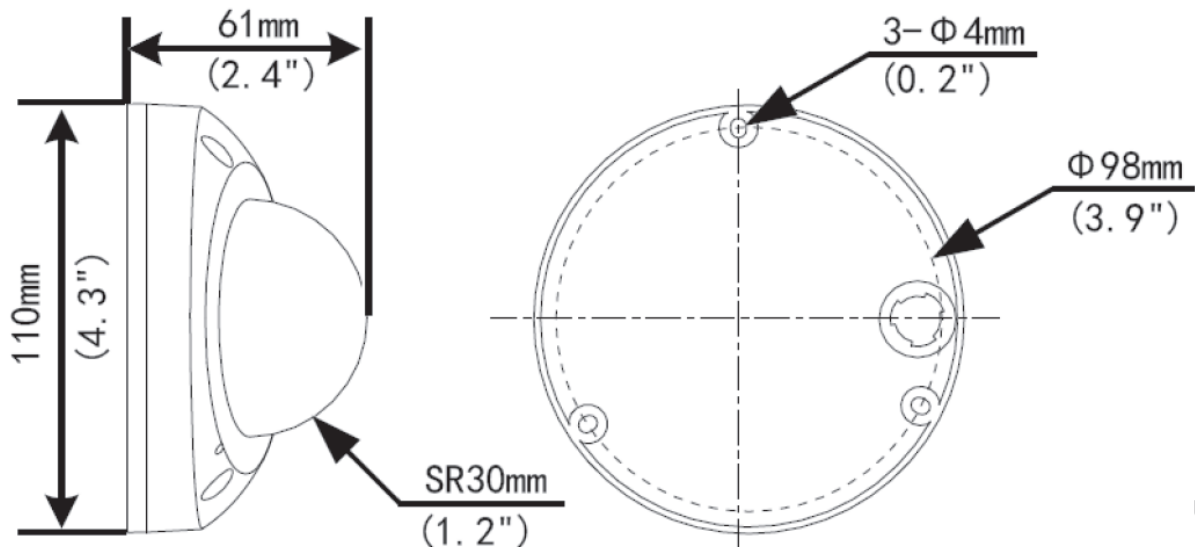

ACCESSORIES

RM-D12FU
Recessed Mount

IN-D12FU
Incline Mount

DIMENSIONS

Structure Diagram

PARTCODE

DESCRIPTION

TG-D12FU

2MP H.265+ Weather-proof, HD LightHunter IR Fixed Lens Mini Dome Network Camera, 120dB WDR, Triple streams, IR40mtr, 3-streams, Built-in Mic, PoE, IK10, IP67.

UAE Address:
P3-Hamriyah Business Centre
PO Box 50235
Hamriyah Free Zone - Sharjah - UAE.
E-mail: info@tgen5.com
Tel : +97143488459

[HTTPS://TGEN5.COM](https://tgen5.com)