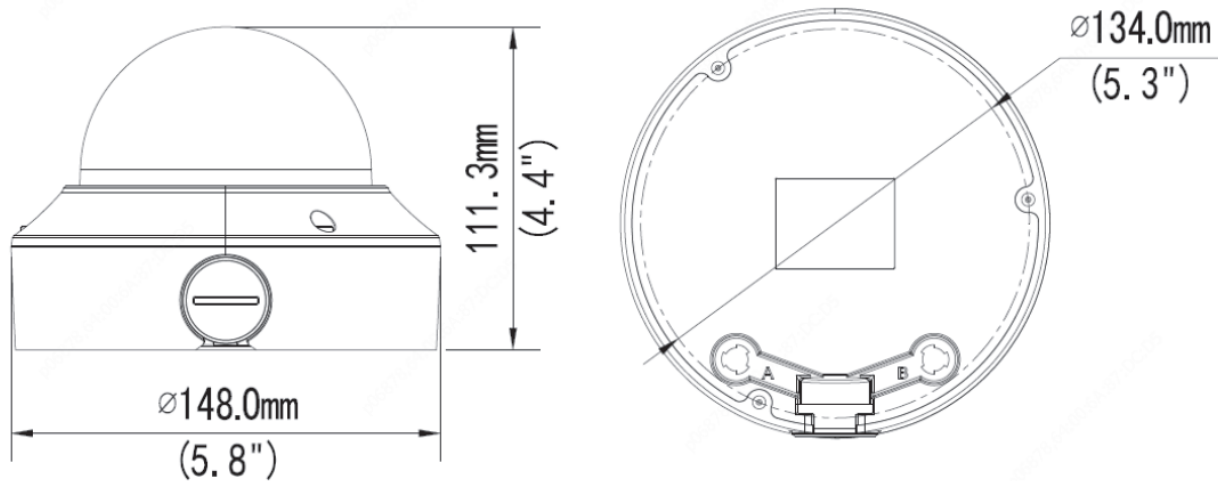

## DIMENSIONS

Structure Diagram

Units: mm

PARTCODE

DESCRIPTION

TG-D23XLU

2MP H.265+ 30fps, Weather-proof Motorized Lens, Vandal-resistant Dome Camera, 120dB WDR, IR40mtr, Triple streams, DC12V & PoE, Micro SD card slot, IP67 & IK10