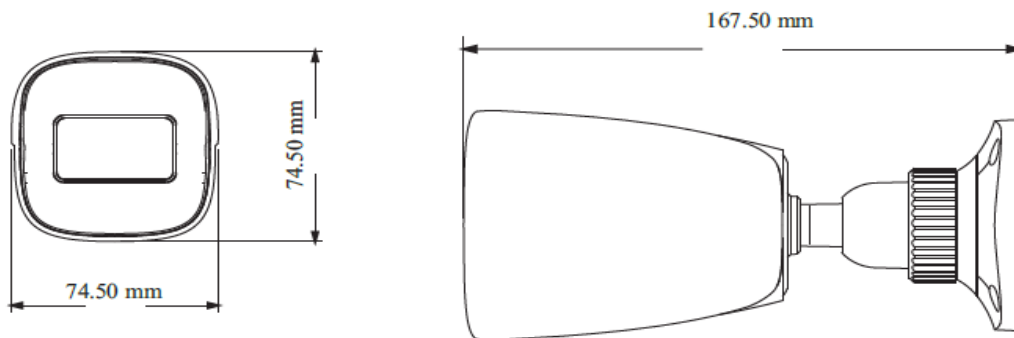

ACCESSORIES

PM-V21FB
Pole Mount

DIMENSIONS

Structure Diagram

Units : mm

PARTCODE

DESCRIPTION

TG-V21FB

2MP Starlight Bullet fixed 2.8mm Lens, Smart H.265/H.264, 120dB True WDR, Smart IR upto 30m, Smart Analytics, Face Detection, IP67, 3 streams, Intelligent Analytics supported, DC12V/PoE.

UAE Address:
P3-Hamriyah Business Centre
PO Box 50235
Hamriyah Free Zone - Sharjah - UAE.
E-mail: info@tgen5.com
Tel : +97143488459

[HTTPS://TGEN5.COM](https://tgen5.com)