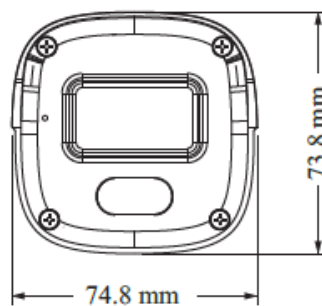

## DIMENSIONS

Structure Diagram

Units : mm

PARTCODE

DESCRIPTION

TG-V22FB

2MP Bullet fixed 2.8/3.6mm, Smart H.265/H.264, Digital WDR, Smart IR upto 20m, Smart Analytics, Face Detection, IP67, dual streams, Intelligent Analytics supported, DC12V/PoE.