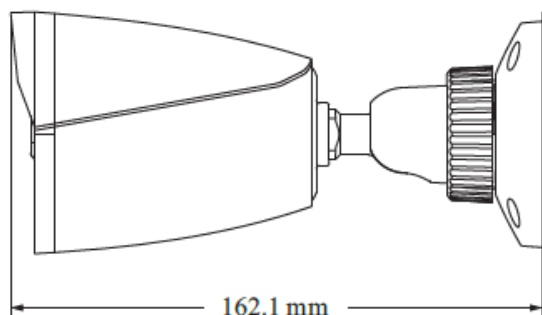

## DIMENSIONS

Structure Diagram

Units : mm

PARTCODE

DESCRIPTION

TG-V22FB

2MP Bullet fixed 2.8/3.6mm, Smart H.265/H.264, Digital WDR, Smart IR upto 20m, Smart Analytics, Face Detection, IP67, dual streams, Intelligent Analytics supported, DC12V/PoE.