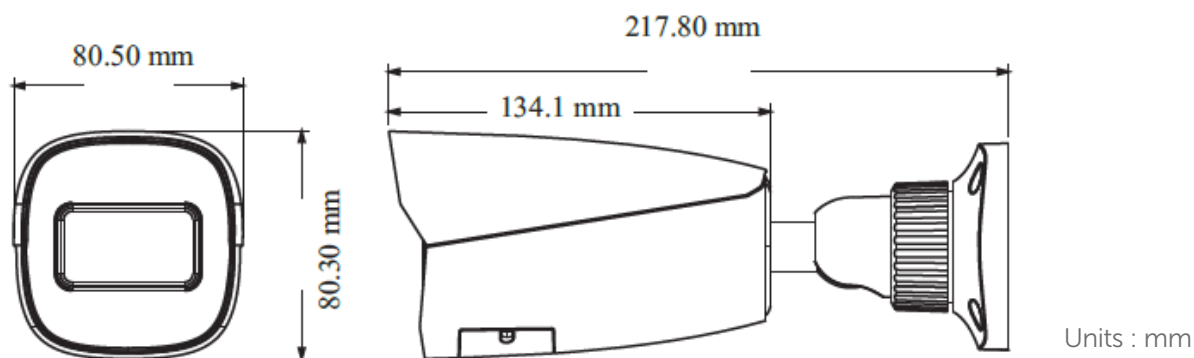

# SPECIFICATIONS

<b>Description</b>	2MP @ 30fps IR Water-proof Fixed Bullet Network Camera	
<b>Camera</b>	Image Sensor	1 / 2.8" CMOS
	Shutter	1 s ~ 1 / 100000 s
	Minimum Illumination	0.0035 lux@F1.2,AGC ON; 0 lux with IR 0.009 lux@F1.6,AGC ON; 0 lux with IR
	Lens	2.8 mm @F1.6, H.FoV: 103.7°,V.FoV:55.1°, D.FoV:124° 3.6 mm @F1.6, H.FoV: 86.1°,V.FoV:43.7°, D.FoV:103°
	Lens Mount	M12
	IR Distance	Up to 50m
	WDR	Digital WDR
<b>Video</b>	Video Compression	H.265 / H.264
	H.265 Compression	Main Profile @ Level 4.1 High Tier
	Resolution	1080P ( 1920 × 1080 ), 720P ( 1280 × 720 ), D1, CIF, 480 × 240
	Primary Stream	60Hz : 1080P( 1 ~ 30fps ) / 720P( 1 ~ 30fps ) 50Hz : 1080P( 1 ~ 25fps ) / 720P ( 1 ~ 25fps )
	Secondary Stream	60Hz : D1/CIF (1~30fps); 50Hz: D1/CIF (1~25fps)
	Third Stream	60Hz : D1/CIF/480×240 (1~30fps); 50Hz: D1/CIF/480×240 (1~25fps)
	Bit Rate	64 Kbps ~ 6 Mbps
	Image Settings	ROI, Saturation, Brightness, Hue, Contrast, Wide Dynamic, Sharpness,
	ROI	Each ROI to be configured separately
	<b>System</b>	Remote Monitoring
Audio		1CH audio input
Online Connection		Support simultaneous monitoring for up to 3 users, Support multi-stream real time transmission
Interface Protocol		ONVIF
Smart Alarm		Motion detection, SD card full, SD card error
Intelligent Analytics		Video blur detection, scene change detection, line crossing detection, region intrusion detection and object removal detection (object left/missing)
Function		Watermark, IP address filtering, video mask, heartbeat, illegal login lock
<b>Storage</b>	Storage	Network remote storage; micro SD card
<b>Network</b>	Protocols	UDP, IPv4, IPv6, DHCP, NTP, RTSP, PPPoE, DDNS, SMTP, FTP, 802.1x, UPnP, HTTP, HTTPS, QoS
<b>Interface</b>	Ethernet	1*RJ45 10M/100M Ethernet Port
<b>General</b>	Power	DC12V / PoE
		Power consumption: < 7W
	Operating Conditions	- 30 °C ~ 60 °C (-22°F~140°F) Humidity: less than 95 % (non condensing)
	Dimensions	217.8 × 80.5 × 80.3
	Weight	Approx. 0.65 Kg

## DIMENSIONS

Structure Diagram