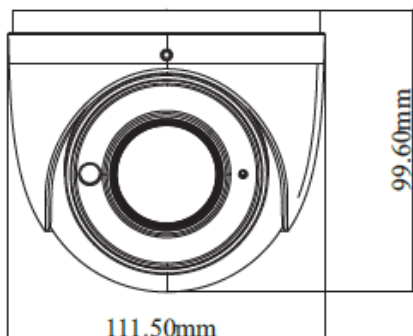

## ACCESSORIES

PM-V22LMD  
Pole Mount

ECB-V22LMD  
External Corner Bracket

JB-V22LMD  
Junction Box

## DIMENSIONS

Structure Diagram

Units : mm

PARTCODE

DESCRIPTION

TG-V22LMD

2MP Dome fixed 2.8/12mm, Smart H.265/H.264, Digital WDR, Smart IR upto 50m, Smart Analytics, Face Detection, IP67, dual streams, Intelligent Analytics supported, DC12V/PoE.