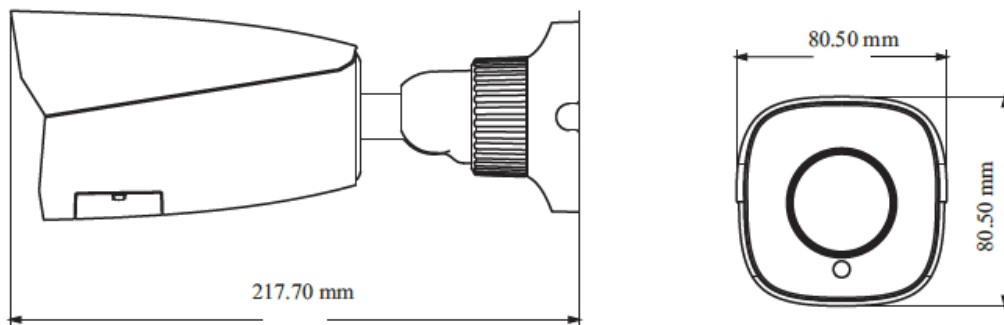

ACCESSORIES

PM-V22ZB
Pole Mount

ECB-V22ZB
External Corner Bracket

JB-V22ZB
Junction Box

DIMENSIONS

Structure Diagram

Units : mm

PARTCODE