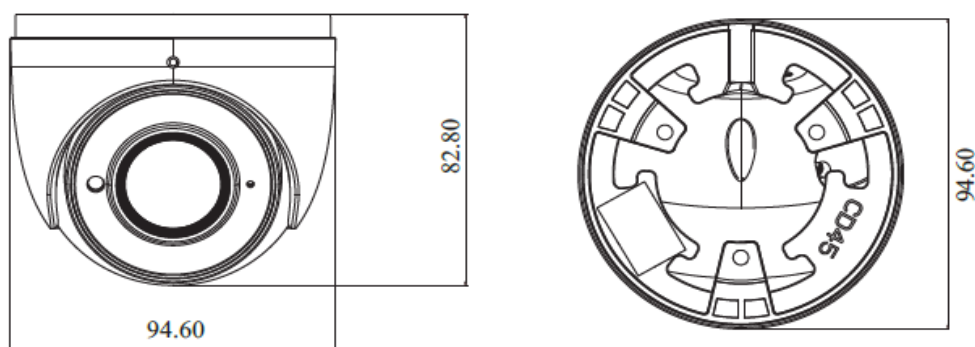

ACCESSORIES

PM-V24FD
Pole Mount

ECB-V24FD
External Corner Bracket

JB-V24FD
Junction Box

DIMENSIONS

Structure Diagram

Units : mm

PARTCODE