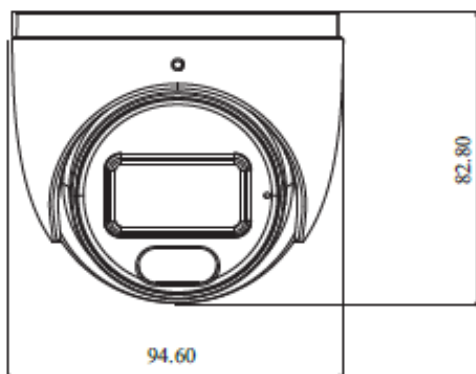

ACCESSORIES

PM-V24LFD
Pole Mount

ECB-V24LFD
External Corner Bracket

JB-V24LFD
Junction Box

DIMENSIONS

Structure Diagram

Units : mm

PARTCODE