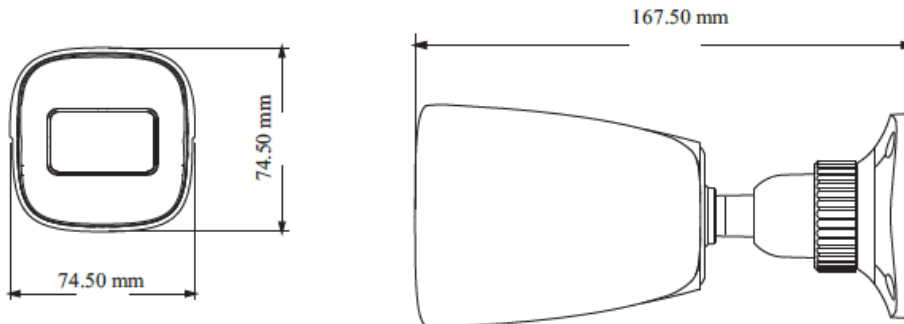

ACCESSORIES

PM-V24SFB
Pole Mount

ECB-V24SFB
External Corner Bracket

JB-V24SFB
Junction Box

DIMENSIONS

Structure Diagram

Units : mm

PARTCODE