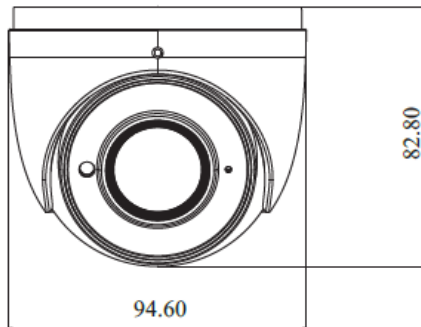

ACCESSORIES

PM-V24SFD
Pole Mount

ECB-V24SFD
External Corner Bracket

JB-V24SFD
Junction Box

DIMENSIONS

Structure Diagram

Units : mm

PARTCODE