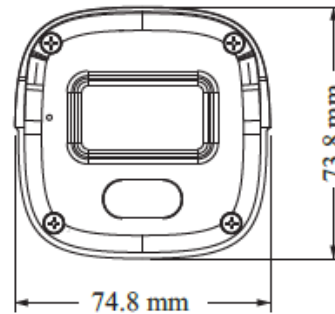

## ACCESSORIES

PM-V25LZB  
Pole Mount

ECB-V25LZB  
External Corner Bracket

JB-V25LZB  
Junction Box

## DIMENSIONS

Structure Diagram

Units : mm

PARTCODE

DESCRIPTION

TG-V25LZB

2MP Bullet motorized lens:2.8-12mm , Smart H.265/H.264, Digital WDR, Smart IR upto 50m, Smart Analytics, Face Detection, IP67, dual streams, Intelligent Analytics supported, DC12V/PoE.