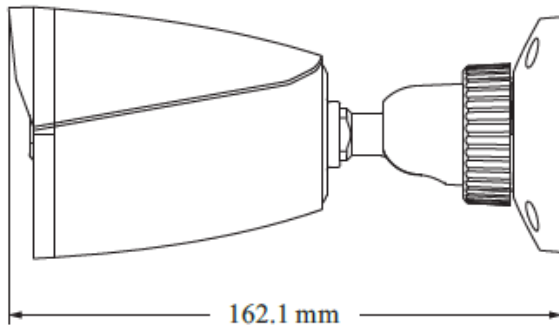

## ACCESSORIES

PM-V25LZB  
Pole Mount

ECB-V25LZB  
External Corner Bracket

JB-V25LZB  
Junction Box

## DIMENSIONS

Structure Diagram

Units : mm

PARTCODE

DESCRIPTION

TG-V25LZB

2MP Bullet motorized lens:2.8-12mm , Smart H.265/H.264, Digital WDR, Smart IR upto 50m, Smart Analytics, Face Detection, IP67, dual streams, Intelligent Analytics supported, DC12V/PoE.