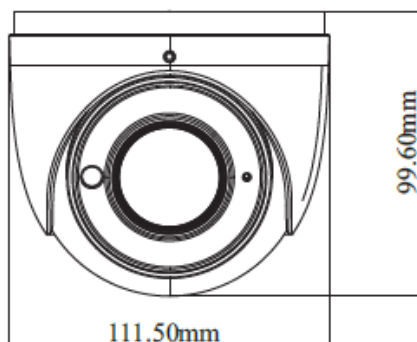

ACCESSORIES

PM-V25ZD
Pole Mount

ECB-V25ZD
External Corner Bracket

JB-V25ZD
Junction Box

DIMENSIONS

Structure Diagram

Units : mm

PARTCODE