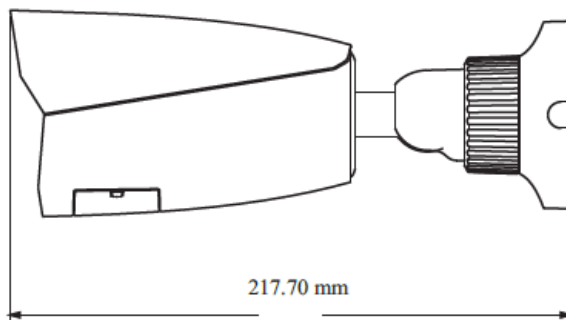

## DIMENSIONS

Structure Diagram

Units : mm

PARTCODE

DESCRIPTION

TG-V26ZB

2MP @ 30fps Motorized 2.8~12mm, H.265+/H.265/H.264+/H.264 Starlight Bullet Camera, Color:0.005Lux @ F1.6, WDR 120dB, IR50m, Support VCA Line crossing counting, intrusion counting, IP67, PoE/DC12V.