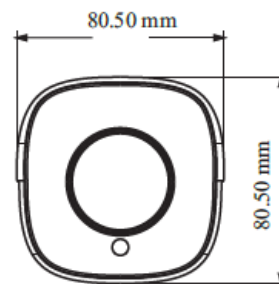

## ACCESSORIES

PM-V26ZB  
Pole Mount

ECB-V26ZB  
External Corner Bracket

JB-V26ZB  
Junction Box

## DIMENSIONS

Structure Diagram

Units : mm

PARTCODE

DESCRIPTION

TG-V26ZB

2MP @ 30fps Motorized 2.8~12mm, H.265+/H.265/H.264+/H.264 Starlight Bullet Camera, Color:0.005Lux @ F1.6, WDR 120dB, IR50m, Support VCA Line crossing counting, intrusion counting, IP67, PoE/DC12V.