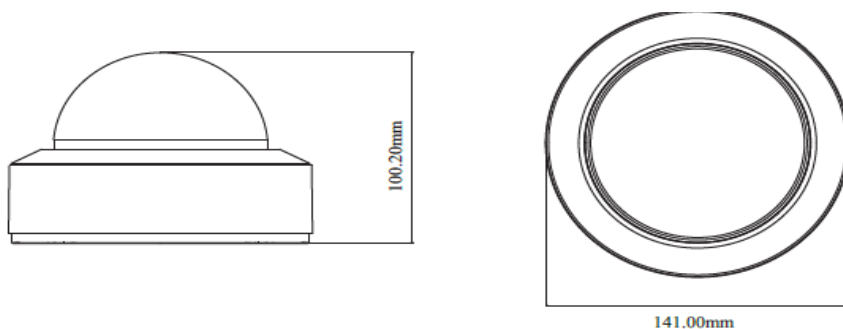

ACCESSORIES

PM-V26ZD
Pole Mount

ECB-V26ZD
External Corner Bracket

JB-V26ZD
Junction Box

DIMENSIONS

Structure Diagram

Units : mm

PARTCODE