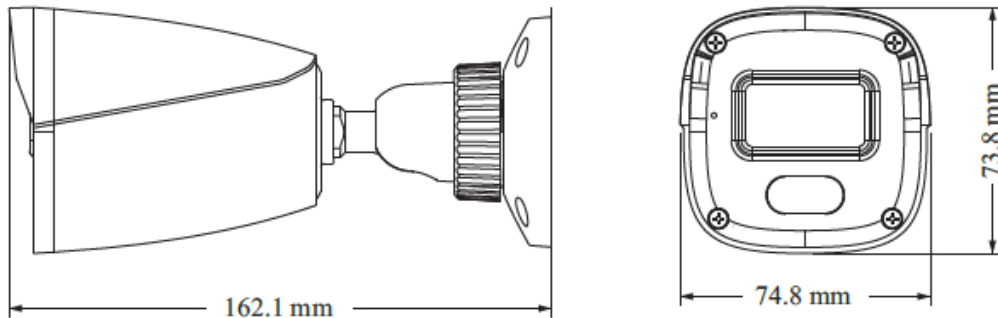

ACCESSORIES

PM-V41LFB
Pole Mount

ECB-V41LFB
External Corner Bracket

JB-V41LFB
Junction Box

DIMENSIONS

Structure Diagram

Units : mm

PARTCODE