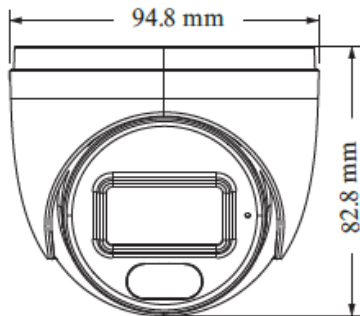

## DIMENSIONS

Structure Diagram

Units : mm

PARTCODE

DESCRIPTION

TG-V41LFD

4MP Dome Fixed lens:2.8-3.6mm , Smart H.265/H.264, Digital WDR, Smart IR upto 20m, Smart Analytics, Face Detection, IP67, 3 streams, Intelligent Analytics supported, DC12V.