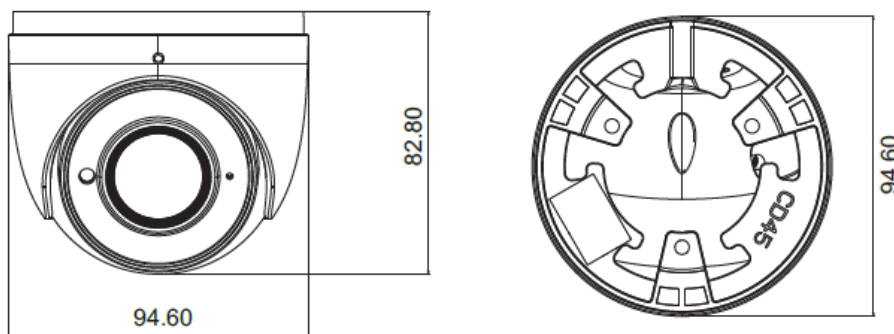

ACCESSORIES

PM-V44FD
Pole Mount

ECB-V44FD
External Corner Bracket

JB-V44FD
Junction Box

DIMENSIONS

Structure Diagram

Units : mm

PARTCODE