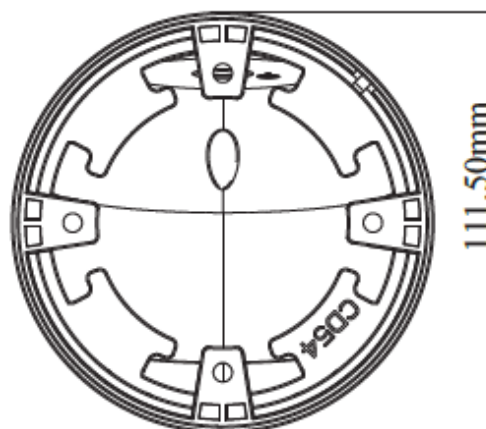

ACCESSORIES

PM-V45ZD
Pole Mount

ECB-V45ZD
External Corner Bracket

JB-V45ZD
Junction Box

DIMENSIONS

Structure Diagram

Units : mm

PARTCODE