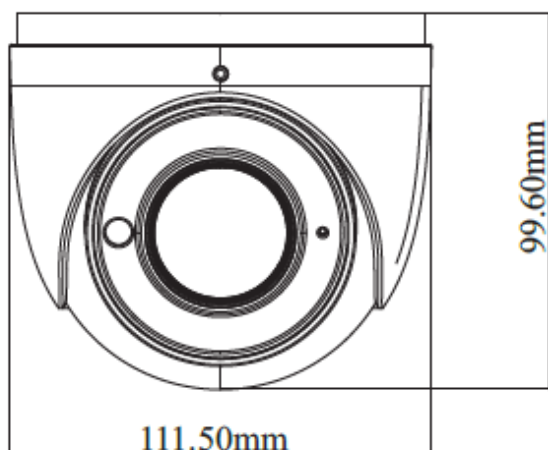

ACCESSORIES

PM-V45ZD
Pole Mount

ECB-V45ZD
External Corner Bracket

JB-V45ZD
Junction Box

DIMENSIONS

Structure Diagram

Units : mm

PARTCODE